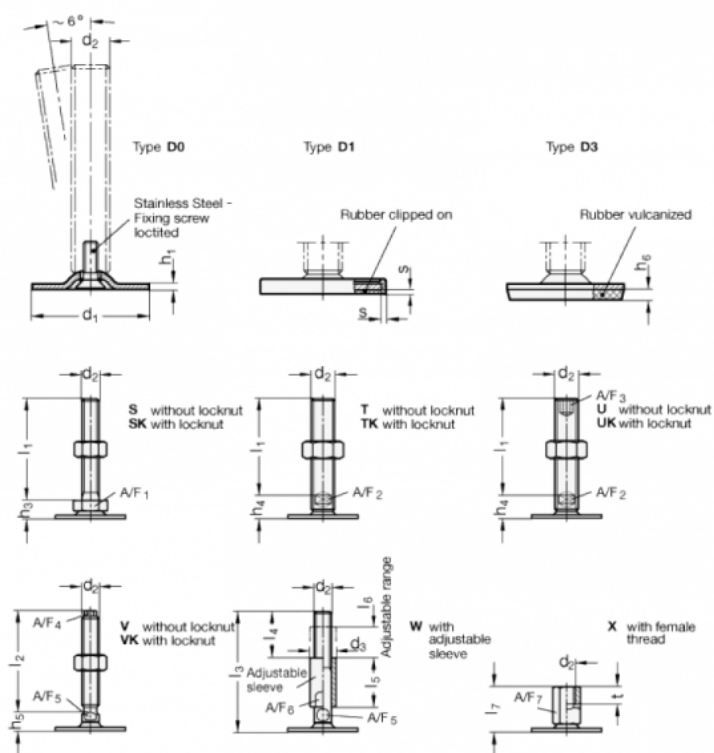

Data Sheet

Article number: 204180M1675D0UK

Description: E+G levelling foot
GN 41-80-M16-75-D0-UK

Note: UK With nut, Hexagon socket at the top, Wrench flat at the bottom

Measures

A/F2 = 12

s =

A/F3 = 8

d1 = 80

d2 = M16

h1 = 3

h4 = 18

h6 =

l1 = 75